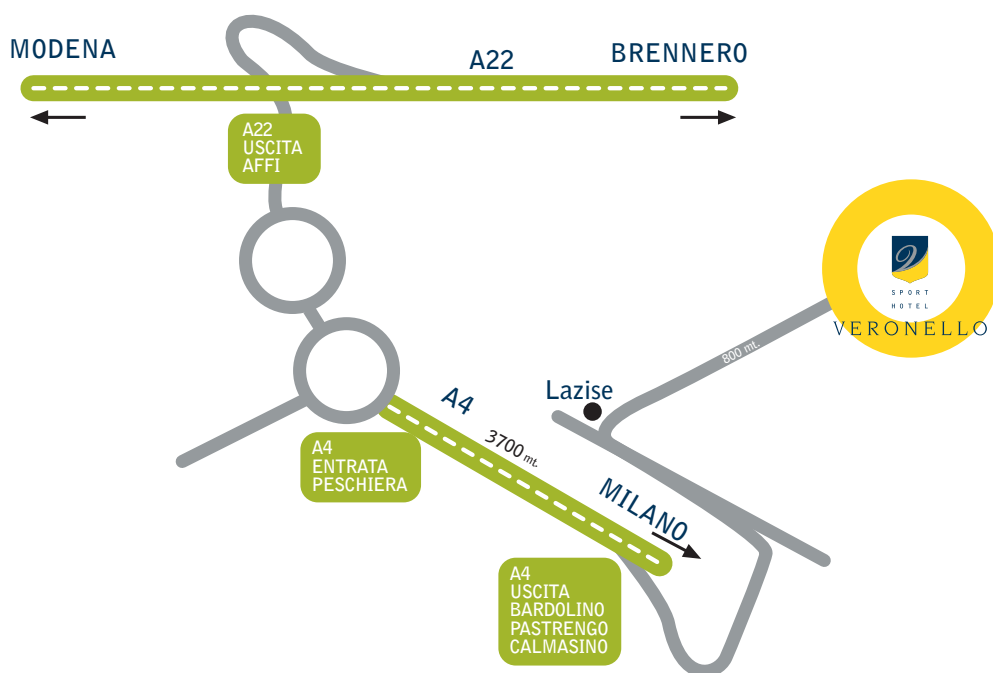

SPORT
HOTEL

VERONELLO

SPORT HOTEL VERONELLO

Via Veronello, 2
37011 Calmasino di Bardolino
Verona - Italy

Tel +39.045.6260126
Fax +39.045.7235756

www.veronello.com
info@veronello.com

SPORT HOTEL VERONELLO
IS A MEMBER OF

GARDAMOMENTS
www.gardamoments.com